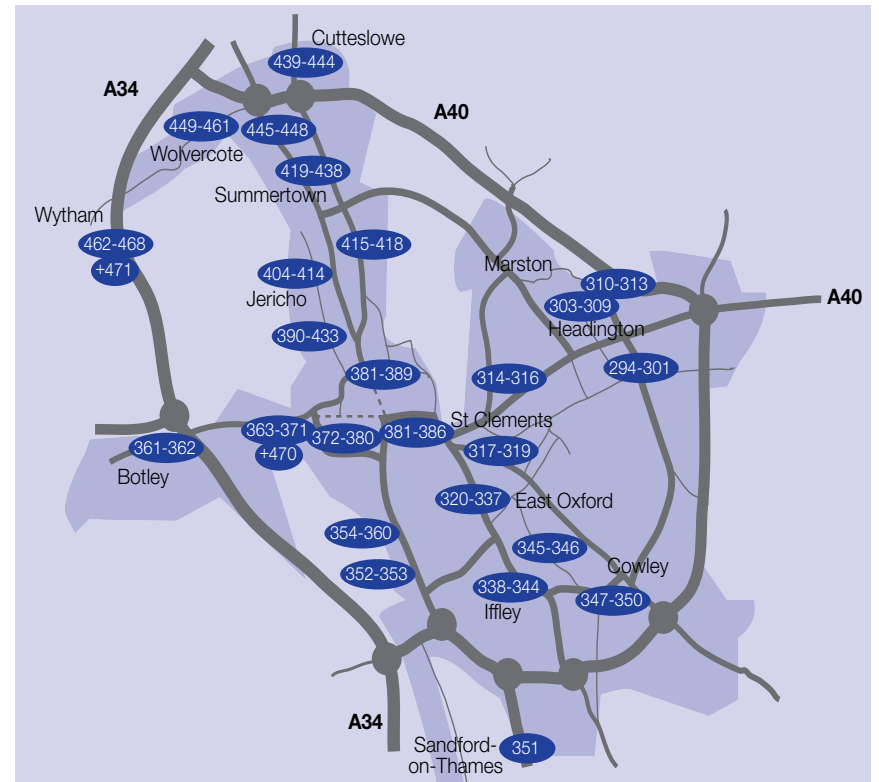

OXFORD CITY 20-29 May 2017

Oxford City Map

This map is to provide approximate guidance only. Please use the venue addresses provided with a road map or SatNav to locate specific exhibitions.

Additional Information