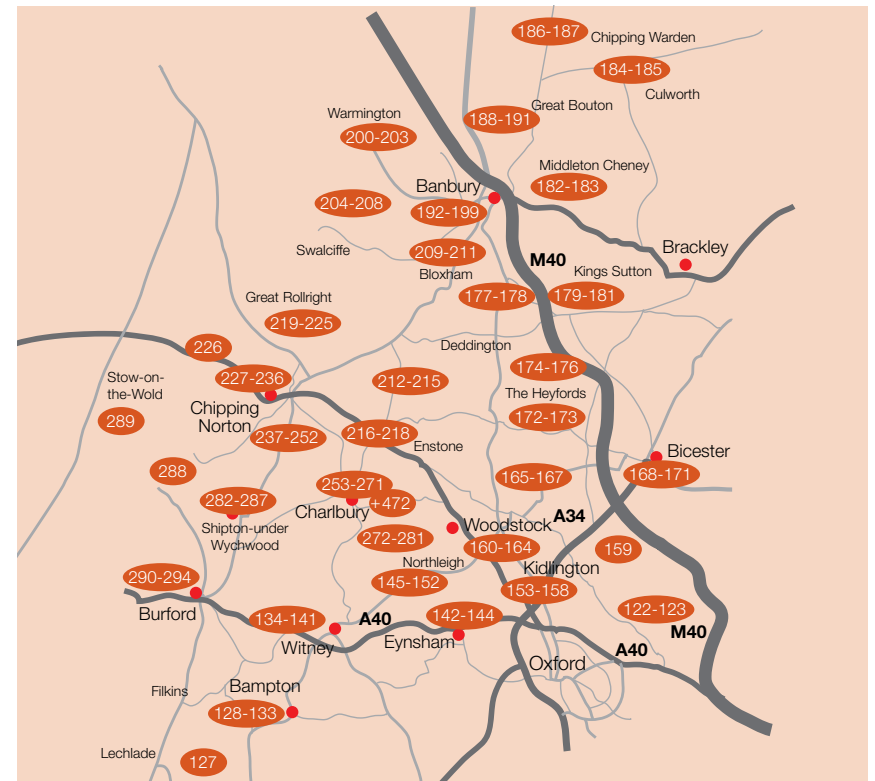

RIBA 

Chartered Practice

westwaddy  ADP

NORTH & WEST OXFORDSHIRE 13-21 May 2017

North Oxfordshire Map

This map is to provide approximate guidance only. Please use the venue addresses provided with a road map or SatNav to locate specific exhibitions.