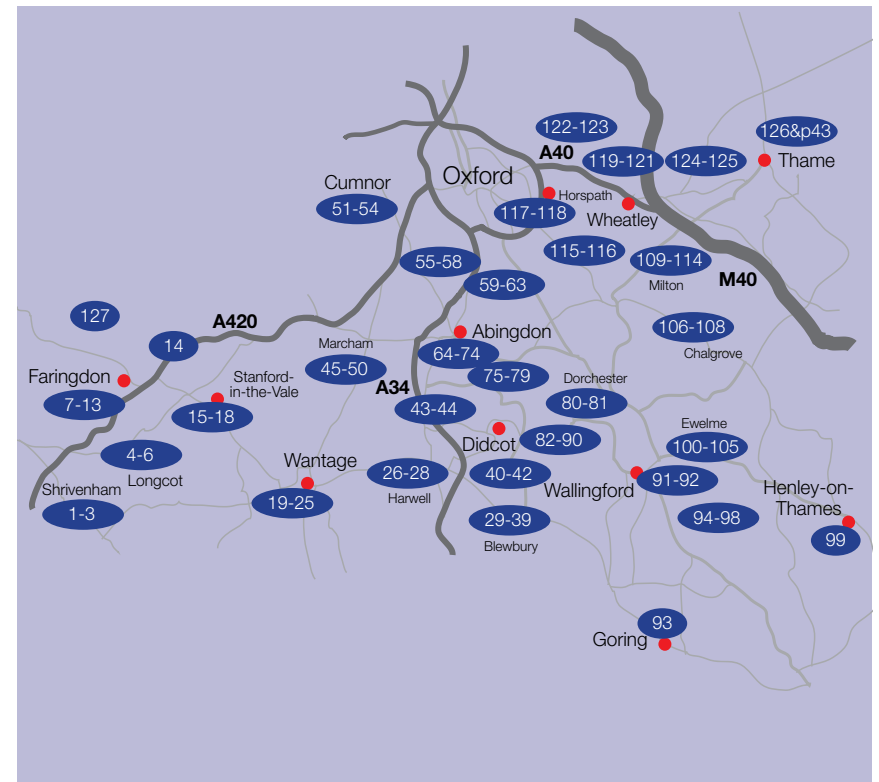

westwaddy  ADP

SOUTH OXFORDSHIRE 6-14 May 2017

South Oxfordshire Map

This map is to provide approximate guidance only. Please use the venue addresses provided with a road map or SatNav to locate specific exhibitions.