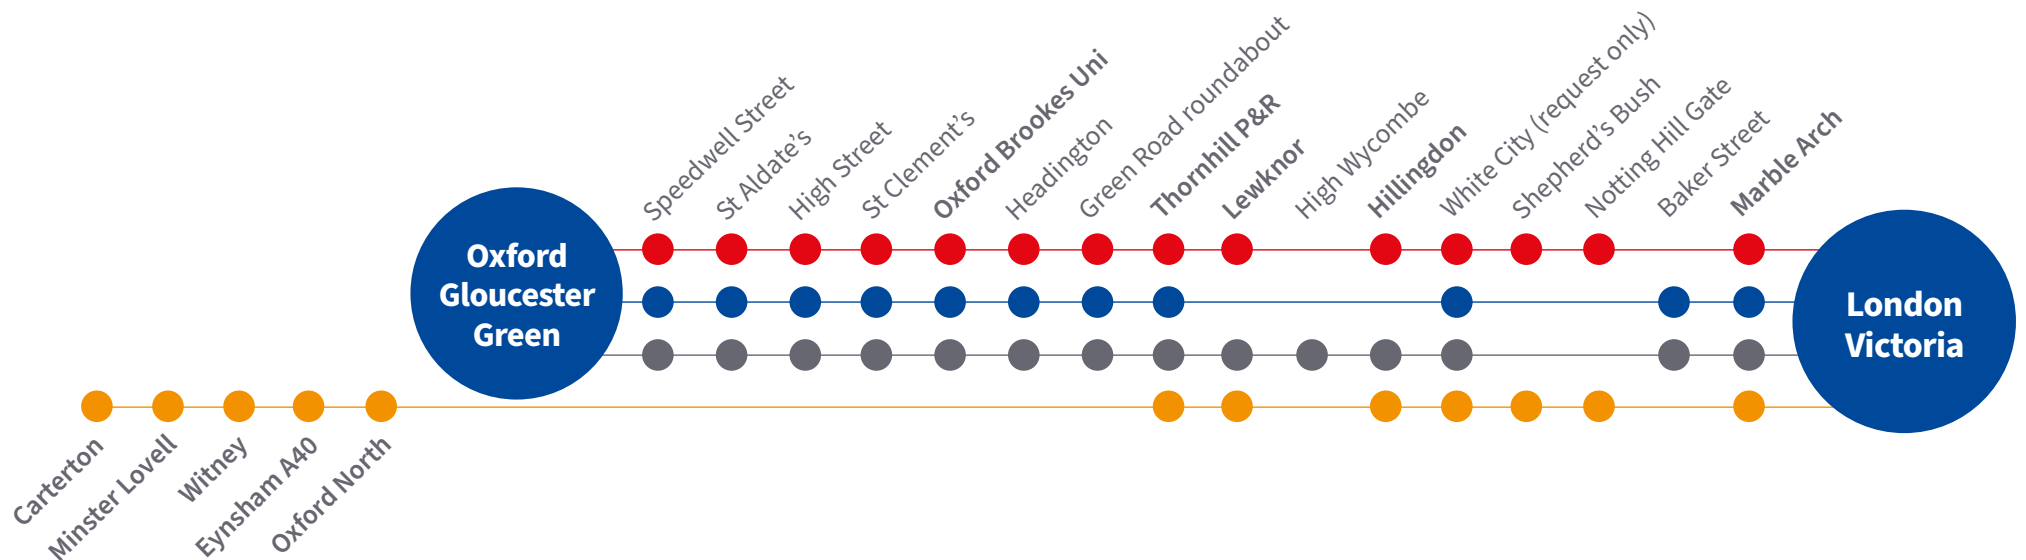

Oxford tube

[For Monday to Thursday times, click here](#)

[For Friday times, click here](#)

[For Saturday times, click here](#)

[For Sunday times, click here](#)

The Oxford Tube is now serving more locations

New destinations include:

- Carterton
- Minster Lovell (A40 Turn)
- Witney
- Eynsham (A40)
- Cassington turn
- Oxford North (near BMW Garage)
- High Wycombe Coachway

For the timetable from these locations, [click here](#) or scroll to page 10