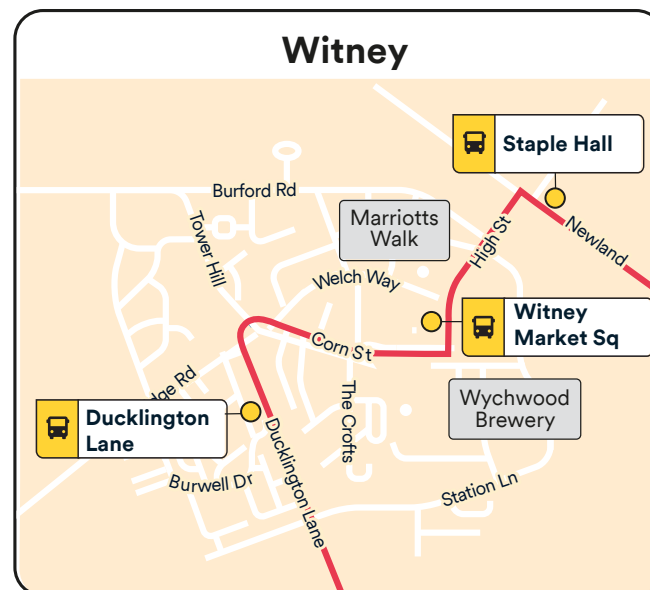

Returning to High Wycombe

MONDAY TO FRIDAY (excluding Bank Holidays)

London Victoria Green Line	0650	0750	0850	1002	1205	1305	1405	1505	1605	1715
London Victoria Station	0654	0755	0855	1007	1210	1310	1410	1510	1610	1720
Marble Arch	0700	0802	0902	1015	1219	1320	1420	1520	1621	1732
Marylebone Station Baker St	0711	0813	0913	1026	1230	1331	1431	1531	1632	1743
North Hillingdon Hillingdon Circus	0740	0843	0941	1055	1301	1402	1505	1609	1716	1825
High Wycombe Coachway	0756	0859	0956	1111	1318	1419	1523	1629	1740	1848
Lewknor Turn M40 J6	0809	0913	1009	1123	1331	1433	1538	1646	1800	1906
Thornhill Park and Ride	0824	0927	1023	1137	1345	1447	1552	1700	1815	1921
Headington Brookes University	0838	0938	1033	1147	1355	1457	1602	1711	1825	1930
Oxford Gloucester Green	0853	0952	1047	1201	1410	1512	1622	1731	1842	1945

[For Monday to Thursday times, click here](#)   [For Friday times, click here](#)   [For Saturday times, click here](#)   [For Sunday times, click here](#)

Some search engines will provide links to old timetables. Please check oxfordtube.com for the latest version
Special timetables may run over the Easter, Christmas and New Year Holiday periods as well as Bank Holidays. Please look out for seasonal publicity